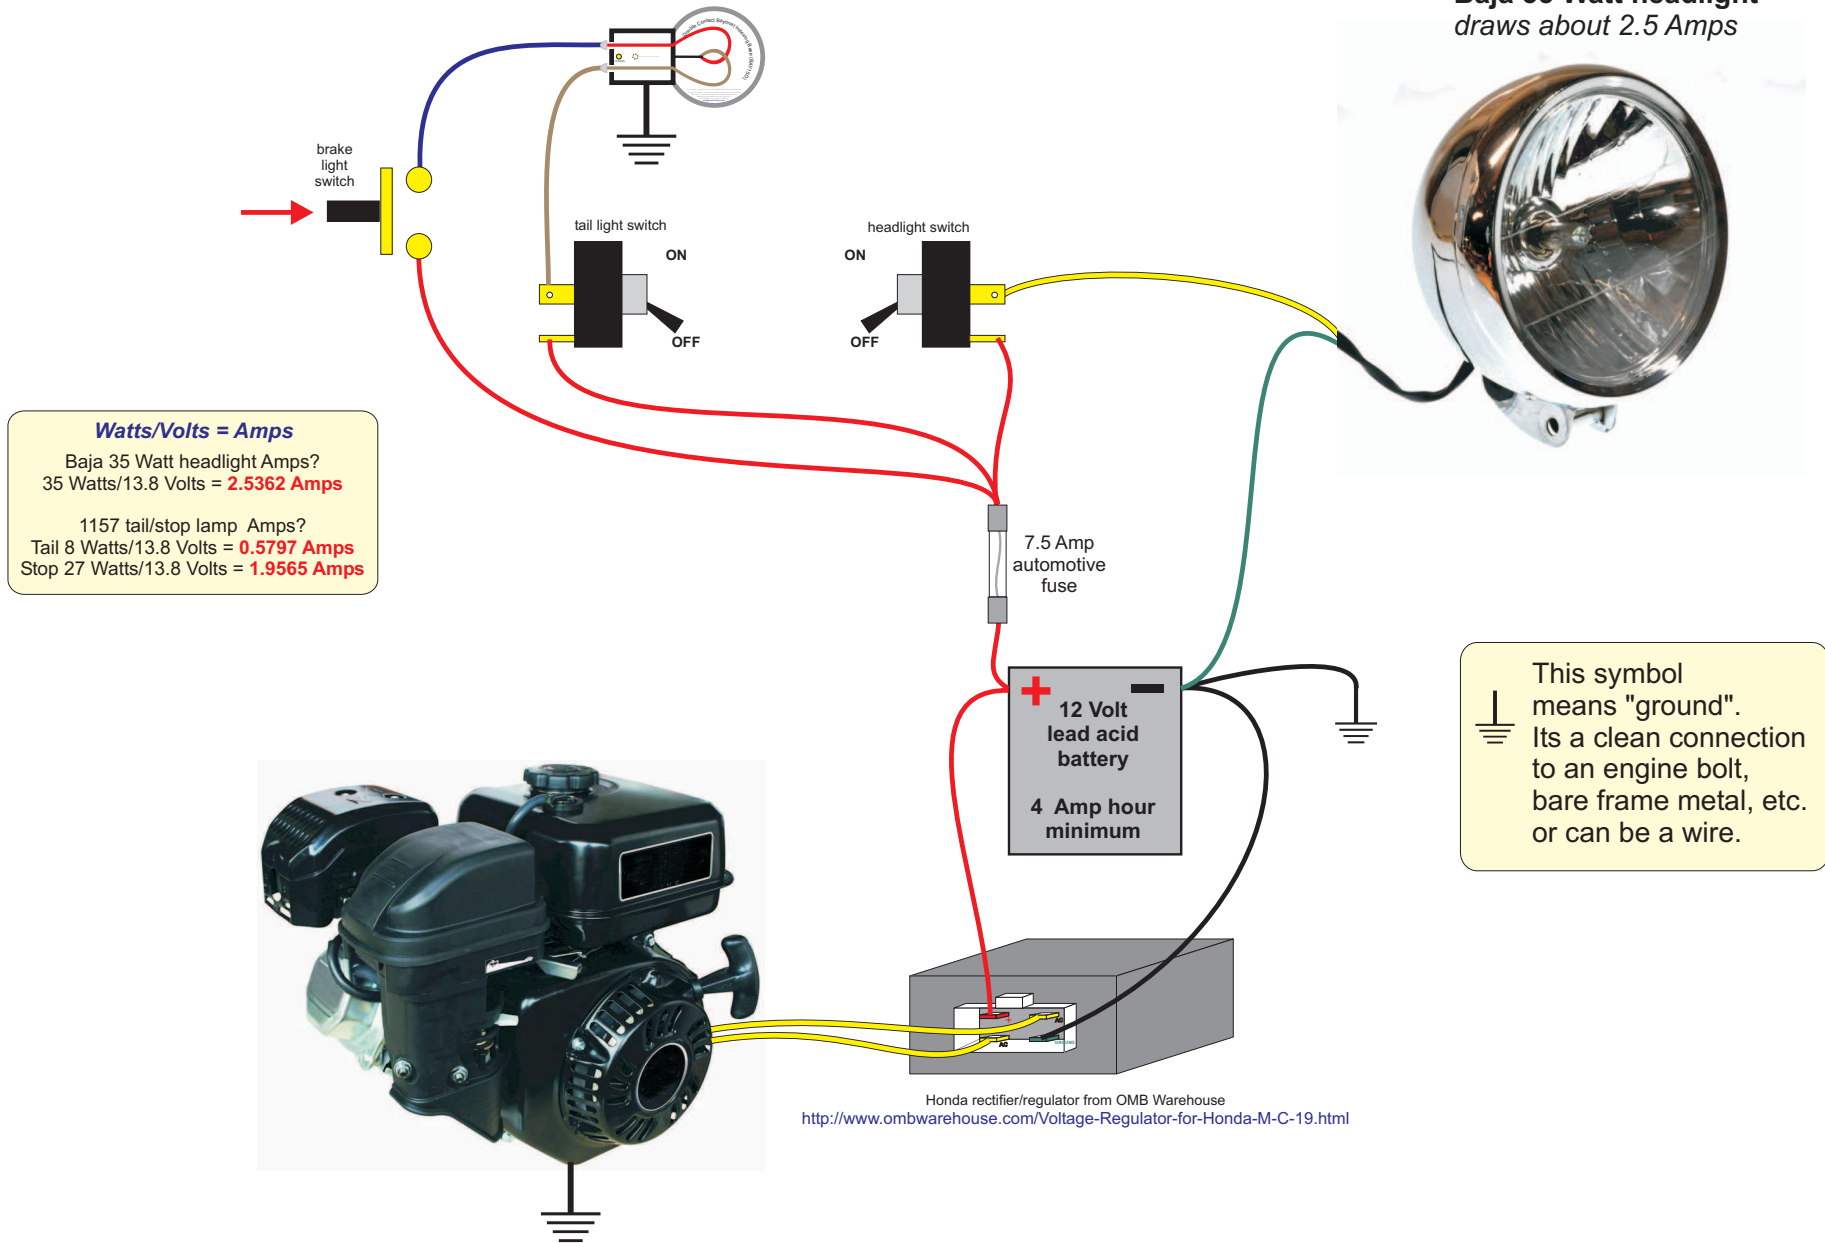

clone engine charging system wiring diagram with battery and lights

Voltage regulated 12 Volt DC (actually 13.8 Volts DC) with small battery and lights

Baja 35 Watt headlight draws about 2.5 Amps

IF ITS THIS GOOD ITS FROM THE LABS AND WORKSHOP OF JON PARDUE